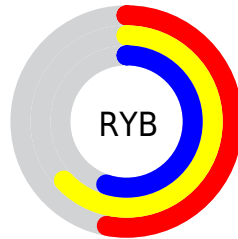

- Red (53%)
- Yellow (63%)
- Blue (55%)