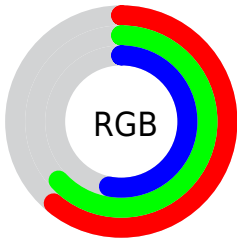

Distribution

- Red (61%)
- Green (63%)
- Blue (53%)