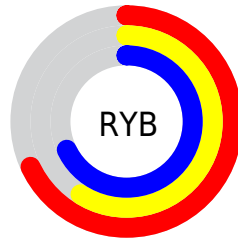

- Red (68%)
- Yellow (59%)
- Blue (68%)