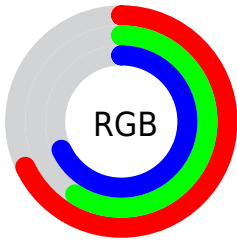

Distribution

- Red (68%)
- Green (59%)
- Blue (68%)