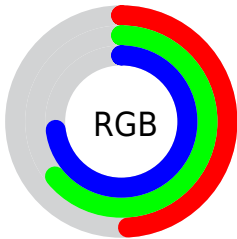

Distribution

- Red (49%)
- Green (64%)
- Blue (73%)