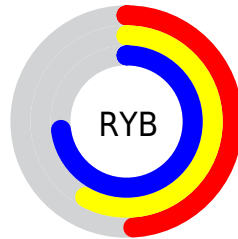

- Red (49%)
- Yellow (58%)
- Blue (73%)