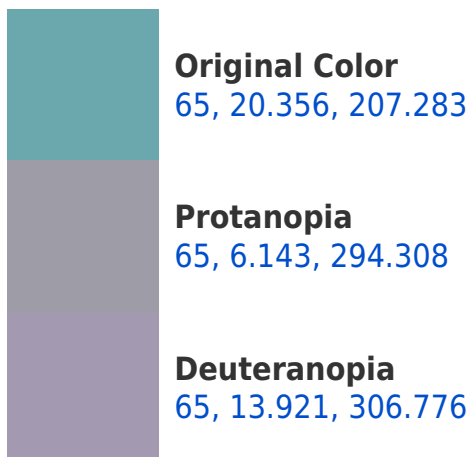

# Black Background

This preview shows how the CIELCh color 65, 20.356, 207.283 looks on a black background.

## **Background**

This preview shows how black text looks on a background with the CIELCh color 65, 20.356, 207.283.

This preview shows how white text looks on a background with the CIELCh color 65, 20.356, 207.283.

## Dichromacy

**Tritanopia**  
65, 20.260, 219.005

# Trichromacy

**Original Color**  
65, 20.356, 207.283

**Protanomaly**  
65, 8.949, 233.062

**Deuteranomaly**  
65, 11.215, 262.862

**Tritanomaly**  
65, 20.056, 215.801