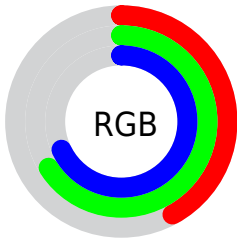

Distribution

Red (42%)

Green (66%)

Blue (68%)