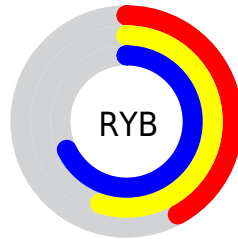

# Details

The CIELCh color **65, 20.356, 207.283** is a dark color, and the websafe version is hex **669999**. A complement of this color would be **54, 26.926, 29.653**, and the grayscale version is **62, 0.008, 296.813**.

A 20% lighter version of the original color is **85, 20.347, 207.071**, and **45, 20.357, 207.518** is the 20% darker color. If you saturate the color by 10%, you get **64, 24.393, 207.495**, and if you desaturate by 10%, it is **66, 15.719, 207.215**.

# Distribution

Red (42%)

Green (66%)

Blue (68%)

Red (42%)

Yellow (55%)

Blue (68%)

Cyan (39%)