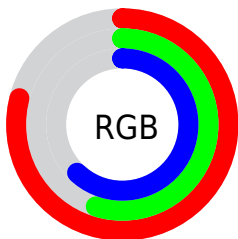

Distribution

Red (79%)

Green (55%)

Blue (62%)