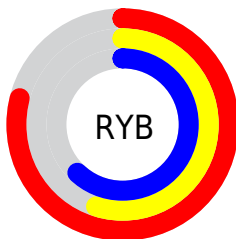

Red (79%)

Yellow (55%)

Blue (62%)