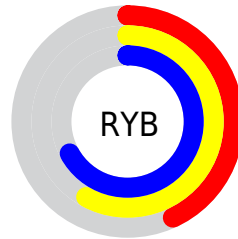

## Conversions Part 2

Format	Color
<a href="#">RYB</a>	<a href="#">110, 148, 170</a>
Decimal	<a href="#">7252626</a>
CIELab	<a href="#">65.00, -24.91, 6.24</a>
CIElCh	<a href="#">65, 25.676, 165.937</a>
Yxy	<a href="#">34.0472, 0.2808, 0.3689</a>
Android (android.graphics.Color)	<a href="#">4285442706 (0xFF6EAA92)</a>
YUV	<a href="#">149.3240, -1.6387, -34.4871</a>
Hunter-Lab	<a href="#">58.3500, -22.8273, 8.0024</a>

A 20% lighter version of the original color is  $85, 25.771, 165.609$ , and  $45, 25.136, 166.722$  is the 20% darker color. If you saturate the color by 10%, you get  $64, 32.372, 164.699$ , and if you desaturate by 10%, it is  $66, 18.633, 167.051$ .

# Distribution

Red (43%)

Green (67%)

Blue (57%)

Red (43%)

Yellow (58%)

Blue (67%)

Cyan (35%)