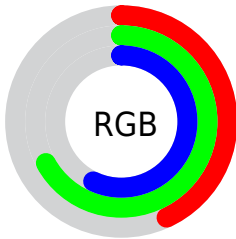

Distribution

Red (43%)

Green (67%)

Blue (57%)