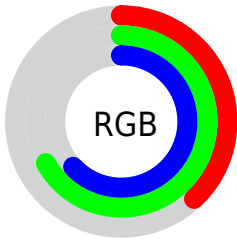

Distribution

Red (38%)

Green (67%)

Blue (63%)