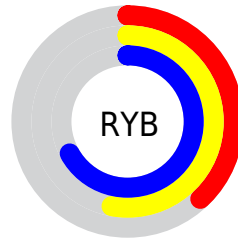

## Conversions Part 2

Format	Color
<a href="#">RYB</a>	<a href="#">96, 136, 171</a>
Decimal	<a href="#">6335392</a>
CIELab	<a href="#">65.00, -26.04, -1.62</a>
CIElCh	<a href="#">65, 26.086, 183.564</a>
Yxy	<a href="#">34.0472, 0.2615, 0.3472</a>
Android (android.graphics.Color)	<a href="#">4284525472</a> ( <a href="#">0xFF60ABA0</a> )
YUV	<a href="#">147.3210, 6.2507, -45.0085</a>
Hunter-Lab	<a href="#">58.3500, -23.6527, 1.8487</a>

# Details

The CIELCh color **65, 26.086, 183.564** is a dark color, and the websafe version is hex **339999**. A complement of this color would be **50, 32.471, 12.868**, and the grayscale version is **61, 0.008, 296.813**.

A 20% lighter version of the original color is **85, 26.071, 183.540**, and **45, 25.898, 184.503** is the 20% darker color. If you saturate the color by 10%, you get **64, 30.741, 182.558**, and if you desaturate by 10%, it is **66, 20.837, 184.510**.

# Distribution

Red (38%)

Green (67%)

Blue (63%)

Red (38%)

Yellow (53%)

Blue (67%)

Cyan (44%)