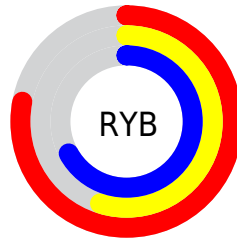

# Details

The CIELCh color  $65, 26.598, 345.251$  is a light color, and the websafe version is hex `CC99CC`. A complement of this color would be  $75, 25.761, 160.144$ , and the grayscale version is  $66, 0.008, 296.813$ .

A 20% lighter version of the original color is  $85, 26.784, 345.776$ , and  $45, 26.892, 345.518$  is the 20% darker color. If you saturate the color by 10%, you get  $60, 35.976, 346.378$ , and if you desaturate by 10%, it is  $70, 17.111, 344.254$ .

# Distribution

Red (78%)

Green (55%)

Blue (67%)

Red (78%)

Yellow (55%)

Blue (67%)

Cyan (0%)