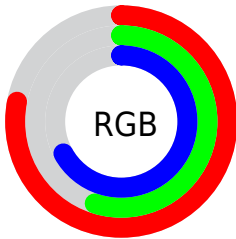

Distribution

Red (78%)

Green (55%)

Blue (67%)