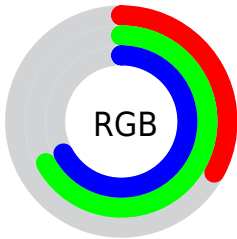

Distribution

- Red (33%)
- Green (67%)
- Blue (67%)