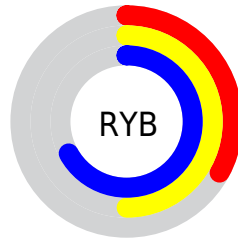

- Red (33%)
- Yellow (50%)
- Blue (67%)