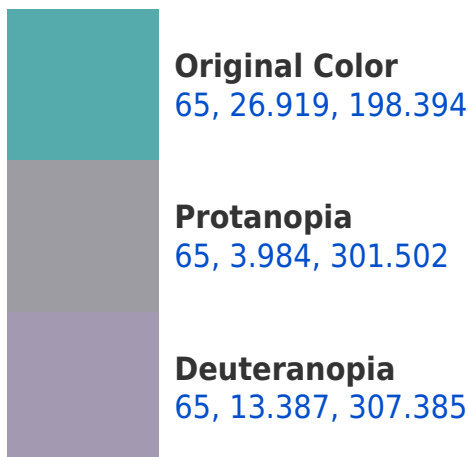

# Black Background

This preview shows how the CIELCh color 65, 26.919, 198.394 looks on a black background.

## Background

This preview shows how black text looks on a background with the CIELCh color 65, 26.919, 198.394.

This preview shows how white text looks on a background with the CIELCh color 65, 26.919, 198.394.

## Dichromacy

**Tritanopia**  
65, 25.339, 215.599

# Trichromacy

**Original Color**  
65, 26.919, 198.394

**Protanomaly**  
64, 11.004, 213.286

**Deuteranomaly**  
64, 11.919, 243.575

**Tritanomaly**  
65, 25.620, 208.776