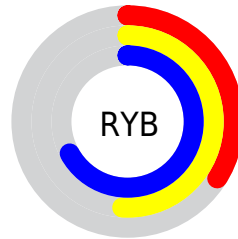

- Red (34%)
- Yellow (51%)
- Blue (67%)