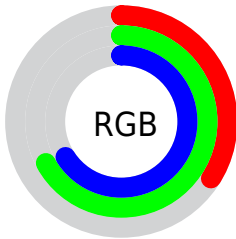

Distribution

- Red (34%)
- Green (67%)
- Blue (66%)