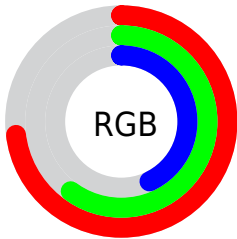

Distribution

Red (73%)

Green (60%)

Blue (43%)