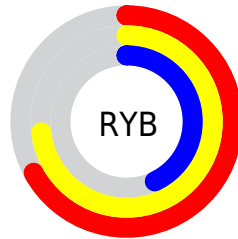

# Details

The CIELCh color **65, 28.215, 76.080** is a dark color, and the websafe version is hex **CC9966**. A complement of this color would be **58, 26.187, 268.696**, and the grayscale version is **65, 0.008, 296.813**.

A 20% lighter version of the original color is **85, 28.060, 76.095**, and **45, 27.984, 75.855** is the 20% darker color. If you saturate the color by 10%, you get **63, 35.607, 74.709**, and if you desaturate by 10%, it is **67, 21.017, 77.429**.

# Distribution

Red (73%)

Green (60%)

Blue (43%)

Red (67%)

Yellow (73%)

Blue (43%)

Cyan (0%)