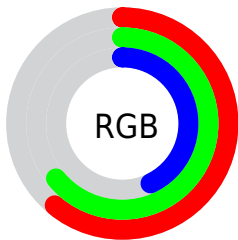

Distribution

- Red (61%)
- Green (64%)
- Blue (43%)