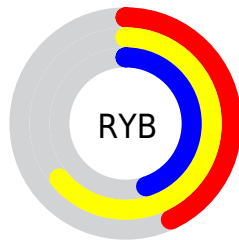

- Red (43%)
- Yellow (64%)
- Blue (45%)