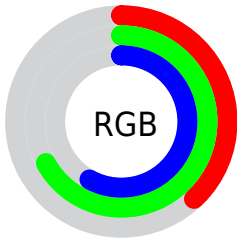

Distribution

- Red (38%)
- Green (67%)
- Blue (58%)