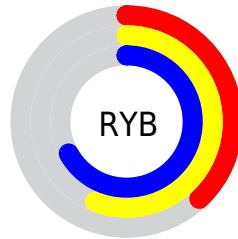

- Red (38%)
- Yellow (56%)
- Blue (67%)