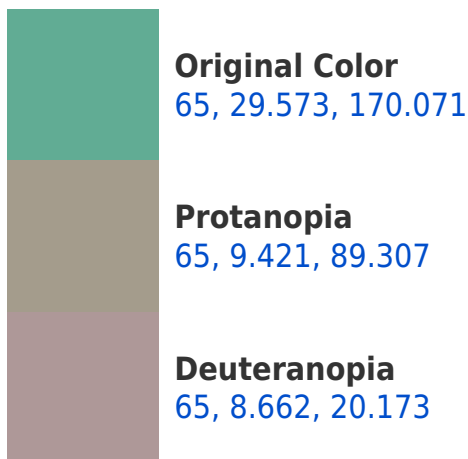

## **Background**

This preview shows how black text looks on a background with the CIELCh color 65, 29.573, 170.071.

This preview shows how white text looks on a background with the CIELCh color 65, 29.573, 170.071.

## Dichromacy

**Tritanopia**  
65, 21.135, 219.685

# Trichromacy

**Original Color**  
65, 29.573, 170.071

**Protanomaly**  
64, 13.617, 147.564

**Deuteranomaly**  
64, 7.105, 154.078

**Tritanomaly**  
65, 22.248, 197.553

# Monochromacy

**Original Color**  
65, 29.573, 170.071

**Achromatopsia**  
61, 0.008, 296.813

**Achromatomaly**  
62, 11.421, 172.130