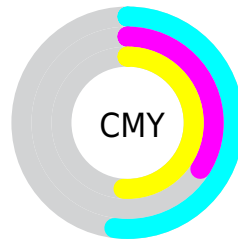

# Details

The CIELCh color **65, 30.234, 143.781** is a dark color, and the websafe version is hex **669966**. A complement of this color would be **57, 30.249, 327.116**, and the grayscale version is **62, 0.008, 296.813**.

A 20% lighter version of the original color is **85, 29.970, 144.164**, and **45, 30.292, 143.644** is the 20% darker color. If you saturate the color by 10%, you get **64, 41.169, 142.882**, and if you desaturate by 10%, it is **66, 19.108, 144.560**.

# Distribution

Red (48%)

Green (66%)

Blue (49%)

Red (48%)

Yellow (65%)

Blue (66%)

Cyan (27%)

Magenta (0%)

Yellow (26%)

Black (34%)

Cyan (52%)

Magenta (34%)

Yellow (51%)