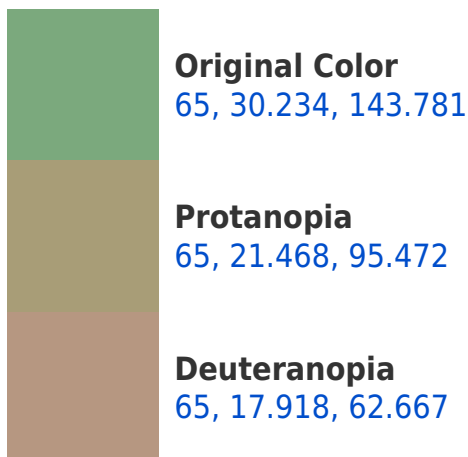

## **Background**

This preview shows how black text looks on a background with the CIELCh color 65, 30.234, 143.781.

This preview shows how white text looks on a background with the CIELCh color 65, 30.234, 143.781.

## Dichromacy

**Tritanopia**  
65, 12.529, 234.115

# Trichromacy

**Original Color**  
65, 30.234, 143.781

**Protanomaly**  
65, 22.301, 117.357

**Deuteranomaly**  
65, 16.604, 104.137

**Tritanomaly**  
65, 13.987, 179.604

# Monochromacy

**Original Color**  
65, 30.234, 143.781

**Achromatopsia**  
62, 0.008, 296.813

**Achromatomaly**  
63, 11.158, 145.437