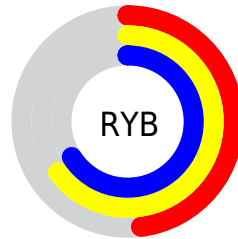

## Conversions Part 2

<b>Format</b>	<b>Color</b>
<a href="#">RYB</a>	<a href="#">123, 167, 169</a>
Decimal	<a href="#">8104317</a>
CIELab	<a href="#">65.00, -24.39, 17.86</a>
CIELCh	<a href="#">65, 30.234, 143.781</a>
Yxy	<a href="#">34.0472, 0.3075, 0.4021</a>
Android (android.graphics.Color)	<a href="#">4286294397 (0xFF7BA97D)</a>
YUV	<a href="#">150.2300, -12.4384, -23.8807</a>
Hunter-Lab	<a href="#">58.3500, -22.4491, 15.8615</a>

# Details

The CIELCh color **65, 30.234, 143.781** is a dark color, and the websafe version is hex **669966**. A complement of this color would be **57, 30.249, 327.116**, and the grayscale version is **62, 0.008, 296.813**.

A 20% lighter version of the original color is **85, 29.970, 144.164**, and **45, 30.292, 143.644** is the 20% darker color. If you saturate the color by 10%, you get **64, 41.169, 142.882**, and if you desaturate by 10%, it is **66, 19.108, 144.560**.

# Distribution

Red (48%)

Green (66%)

Blue (49%)

Red (48%)

Yellow (65%)

Blue (66%)

Cyan (27%)