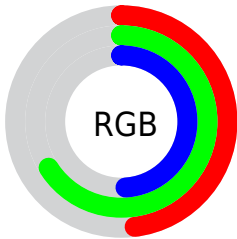

Distribution

Red (48%)

Green (66%)

Blue (49%)