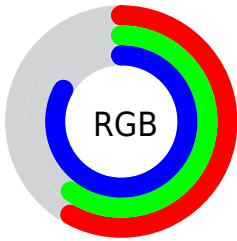

Distribution

Red (58%)

Green (60%)

Blue (83%)