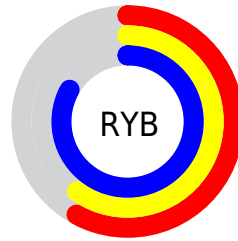

# Details

The CIELCh color  $65, 31.726, 289.372$  is a light color, and the websafe version is hex  $9999CC$ . A complement of this color would be  $81, 30.007, 102.096$ , and the grayscale version is  $65, 0.008, 296.813$ .

A 20% lighter version of the original color is  $84, 24.812, 287.742$ , and  $45, 31.665, 289.205$  is the 20% darker color. If you saturate the color by 10%, you get  $59, 43.004, 291.178$ , and if you desaturate by 10%, it is  $71, 20.874, 287.827$ .

# Distribution

Red (58%)

Green (60%)

Blue (83%)

Red (58%)

Yellow (60%)

Blue (83%)

Cyan (30%)