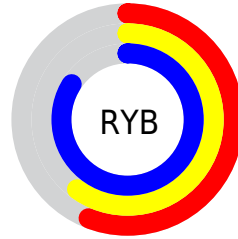

- Red (56%)
- Yellow (60%)
- Blue (84%)