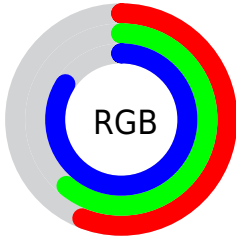

Distribution

- Red (56%)
- Green (61%)
- Blue (84%)