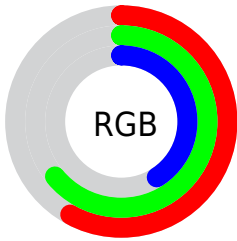

Distribution

- Red (58%)
- Green (64%)
- Blue (41%)