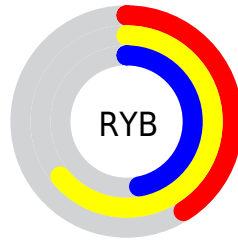

- Red (41%)
- Yellow (64%)
- Blue (47%)