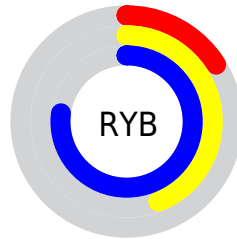

- Red (16%)
- Yellow (44%)
- Blue (77%)