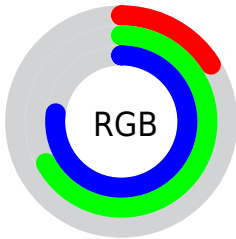

Distribution

- Red (16%)
- Green (67%)
- Blue (77%)