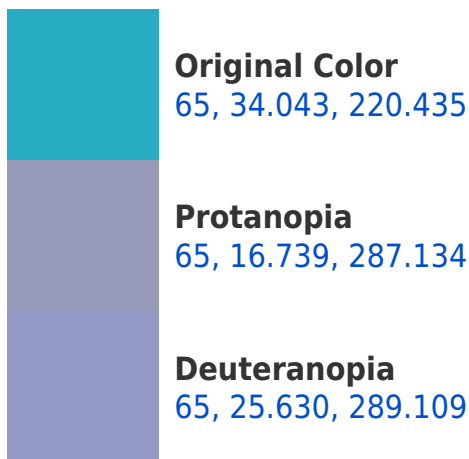

# Black Background

This preview shows how the CIELCh color 65, 34.131, 220.366 looks on a black background.

## Background

This preview shows how black text looks on a background with the CIELCh color 65, 34.131, 220.366.

This preview shows how white text looks on a background with the CIELCh color 65, 34.131, 220.366.

## Dichromacy

**Tritanopia**  
65, 34.927, 209.808

# Trichromacy

**Original Color**  
65, 34.043, 220.435

**Protanomaly**  
64, 21.967, 244.150

**Deuteranomaly**  
64, 25.856, 254.173

**Tritanomaly**  
65, 34.513, 213.950