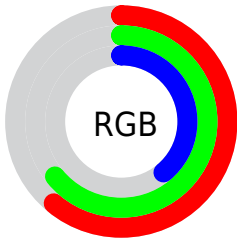

Distribution

Red (61%)

Green (64%)

Blue (39%)