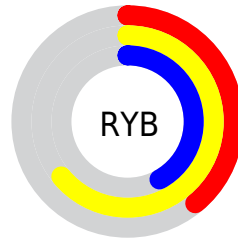

# Details

The CIELCh color  $65, 34.325, 112.224$  is a dark color, and the websafe version is hex  $999966$ . A complement of this color would be  $46, 37.688, 299.049$ , and the grayscale version is  $63, 0.008, 296.813$ .

A 20% lighter version of the original color is  $85, 34.276, 112.554$ , and  $45, 33.911, 111.744$  is the 20% darker color. If you saturate the color by 10%, you get  $65, 42.661, 111.524$ , and if you desaturate by 10%, it is  $65, 25.656, 112.976$ .

# Distribution

Red (61%)

Green (64%)

Blue (39%)

Red (39%)

Yellow (64%)

Blue (42%)

Cyan (5%)