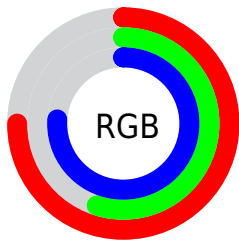

Distribution

Red (75%)

Green (55%)

Blue (76%)