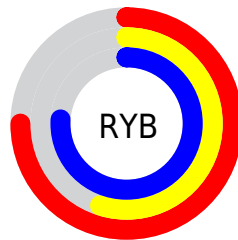

# Details

The CIELCh color  $65, 34.170, 325.347$  is a light color, and the websafe version is hex `CC99CC`. A complement of this color would be  $73, 34.130, 142.160$ , and the grayscale version is  $67, 0.008, 296.813$ .

A 20% lighter version of the original color is  $85, 34.446, 325.136$ , and  $45, 34.083, 325.690$  is the 20% darker color. If you saturate the color by 10%, you get  $61, 46.591, 325.851$ , and if you desaturate by 10%, it is  $70, 21.476, 324.819$ .

# Distribution

Red (75%)

Green (55%)

Blue (76%)

Red (75%)

Yellow (55%)

Blue (76%)

Cyan (1%)