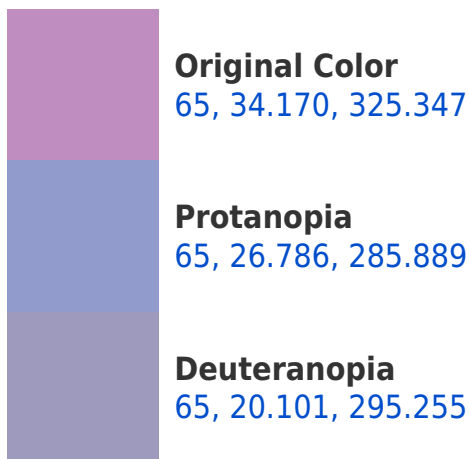

# Black Background

This preview shows how the CIELCh color 65, 34.170, 325.347 looks on a black background.

## Background

This preview shows how black text looks on a background with the CIELCh color 65, 34.170, 325.347.

This preview shows how white text looks on a background with the CIELCh color 65, 34.170, 325.347.

## Dichromacy

**Tritanopia**  
65, 16.944, 358.129

# Trichromacy

**Original Color**  
65, 34.170, 325.347

**Protanomaly**  
65, 27.689, 301.496

**Deuteranomaly**  
65, 24.670, 310.096

**Tritanomaly**  
65, 22.031, 340.911