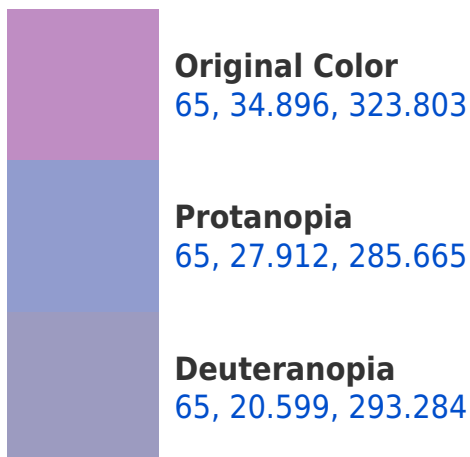

## **Background**

This preview shows how black text looks on a background with the CIELCh color 65, 34.896, 323.803.

This preview shows how white text looks on a background with the CIELCh color 65, 34.896, 323.803.

## Dichromacy

**Tritanopia**  
65, 16.013, 358.753

# Trichromacy

**Original Color**  
65, 34.896, 323.803

**Protanomaly**  
65, 28.736, 300.552

**Deuteranomaly**  
65, 24.974, 308.138

**Tritanomaly**  
65, 22.094, 339.092

# Monochromacy

**Original Color**  
65, 34.896, 323.803

**Achromatopsia**  
67, 0.008, 296.813

**Achromatomaly**  
66, 13.230, 323.666