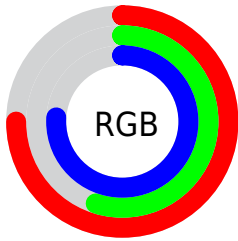

Distribution

- Red (75%)
- Green (55%)
- Blue (76%)