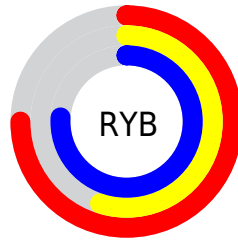

- Red (75%)
- Yellow (55%)
- Blue (76%)