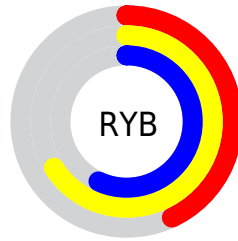

# Details

The CIELCh color **65, 35.527, 131.772** is a dark color, and the websafe version is hex **669966**. A complement of this color would be **52, 36.756, 314.889**, and the grayscale version is **62, 0.008, 296.813**.

A 20% lighter version of the original color is **85, 35.345, 131.647**, and **45, 35.936, 131.692** is the 20% darker color. If you saturate the color by 10%, you get **64, 45.349, 131.275**, and if you desaturate by 10%, it is **66, 25.464, 132.272**.

# Distribution

Red (51%)

Green (66%)

Blue (43%)

Red (43%)

Yellow (66%)

Blue (57%)

Cyan (22%)