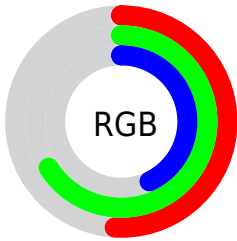

Distribution

Red (51%)

Green (66%)

Blue (43%)