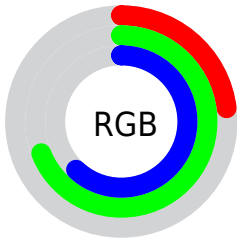

Distribution

- Red (23%)
- Green (69%)
- Blue (62%)