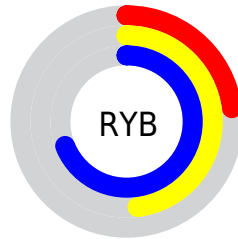

## Conversions Part 2

Format	Color
<a href="#">RYB</a>	<a href="#">59, 122, 175</a>
Decimal	<a href="#">3911582</a>
CIELab	<a href="#">65.00, -36.23, -0.76</a>
CIElCh	<a href="#">65, 36.234, 181.204</a>
Yxy	<a href="#">34.0472, 0.2452, 0.3583</a>
Android (android.graphics.Color)	<a href="#">4282101662 (0xFF3BAF9E)</a>
YUV	<a href="#">138.3780, 9.6736, -69.6145</a>
Hunter-Lab	<a href="#">58.3500, -30.8448, 2.5567</a>

# Details

The CIELCh color **65, 36.234, 181.204** is a dark color, and the websafe version is hex **009999**. A complement of this color would be **42, 50.976, 18.505**, and the grayscale version is **58, 0.007, 296.813**.

A 20% lighter version of the original color is **85, 36.145, 181.688**, and **46, 32.589, 179.937** is the 20% darker color. If you saturate the color by 10%, you get **65, 39.332, 180.001**, and if you desaturate by 10%, it is **66, 32.368, 182.305**.

# Distribution

- Red (23%)
- Green (69%)
- Blue (62%)

- Red (23%)
- Yellow (48%)
- Blue (69%)

- Cyan (66%)
- Magenta (0%)
- Yellow (10%)
- Black (31%)

- Cyan (77%)
- Magenta (31%)
- Yellow (38%)