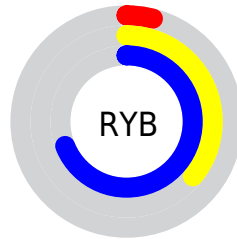

- Red (4%)
- Yellow (36%)
- Blue (69%)