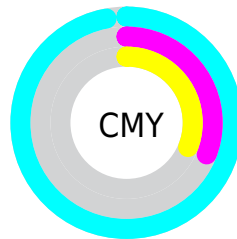

# Details

The CIELCh color **65, 37.564, 196.415** is a dark color, and the websafe version is hex **009999**. A complement of this color would be **37, 76.130, 38.487**, and the grayscale version is **53, 0.007, 296.813**.

A 20% lighter version of the original color is **85, 37.468, 196.958**, and **46, 29.057, 197.597** is the 20% darker color. If you saturate the color by 10%, you get **65, 37.875, 196.391**, and if you desaturate by 10%, it is **65, 36.660, 196.482**.

# Distribution

- Red (4%)
- Green (69%)
- Blue (69%)

- Red (4%)
- Yellow (36%)
- Blue (69%)

- Cyan (95%)
- Magenta (0%)
- Yellow (0%)
- Black (31%)

- Cyan (97%)
- Magenta (31%)
- Yellow (31%)

# Brightness & Saturation Gradients

These gradients show how the CIELCh color 65, 37.564, 196.415 changes by changing the brightness by 10 percent. The first figure shows a shift by +10% for each color and the second figure -10%.