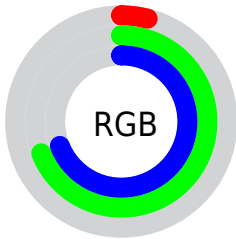

Distribution

- Red (4%)
- Green (69%)
- Blue (69%)