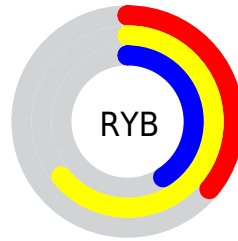

# Details

The CIELCh color **65, 38.600, 113.756** is a dark color, and the websafe version is hex **999966**. A complement of this color would be **44, 42.851, 300.914**, and the grayscale version is **63, 0.008, 296.813**.

A 20% lighter version of the original color is **85, 38.435, 114.058**, and **45, 38.637, 113.207** is the 20% darker color. If you saturate the color by 10%, you get **65, 46.809, 113.146**, and if you desaturate by 10%, it is **65, 29.975, 114.437**.

# Distribution

Red (60%)

Green (64%)

Blue (36%)

Red (36%)

Yellow (64%)

Blue (41%)

Cyan (7%)