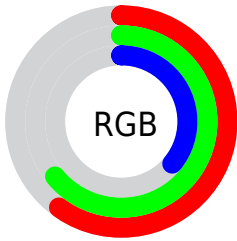

Distribution

Red (60%)

Green (64%)

Blue (36%)