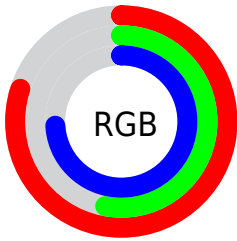

Distribution

- Red (80%)
- Green (53%)
- Blue (74%)