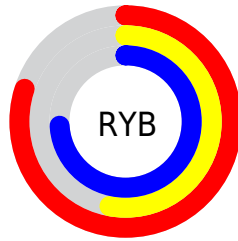

- Red (80%)
- Yellow (53%)
- Blue (74%)