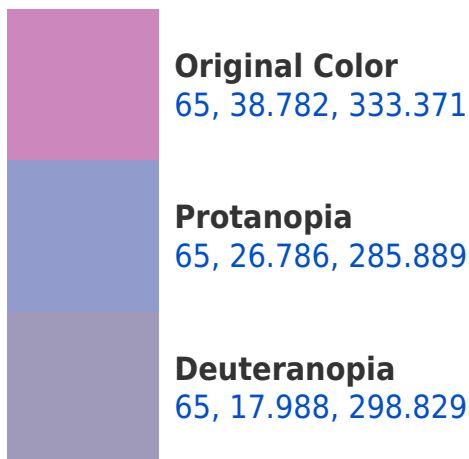

# Black Background

This preview shows how the CIELCh color 65, 38.782, 333.371 looks on a black background.

## Background

This preview shows how black text looks on a background with the CIELCh color 65, 38.782, 333.371.

This preview shows how white text looks on a background with the CIELCh color 65, 38.782, 333.371.

## Dichromacy

**Tritanopia**  
65, 23.781, 7.214

# Trichromacy

**Original Color**  
65, 38.782, 333.371

**Protanomaly**  
65, 28.665, 305.512

**Deuteranomaly**  
65, 24.710, 317.421

**Tritanomaly**  
65, 27.728, 351.358