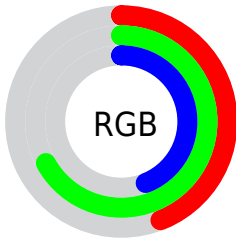

Distribution

Red (44%)

Green (67%)

Blue (44%)