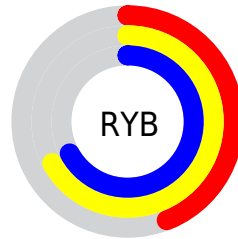

# Details

The CIELCh color  $65, 39.708, 142.001$  is a dark color, and the websafe version is hex  $669966$ . A complement of this color would be  $56, 39.680, 326.271$ , and the grayscale version is  $61, 0.008, 296.813$ .

A 20% lighter version of the original color is  $85, 39.912, 141.780$ , and  $45, 39.612, 141.722$  is the 20% darker color. If you saturate the color by 10%, you get  $64, 50.790, 141.030$ , and if you desaturate by 10%, it is  $66, 28.234, 142.855$ .

# Distribution

Red (44%)

Green (67%)

Blue (44%)

Red (44%)

Yellow (67%)

Blue (67%)

Cyan (34%)