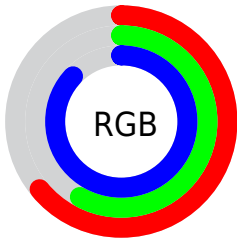

Distribution

- Red (64%)
- Green (58%)
- Blue (87%)