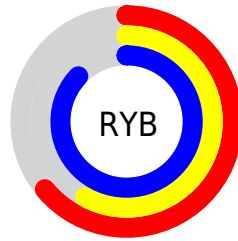

- Red (64%)
- Yellow (58%)
- Blue (87%)