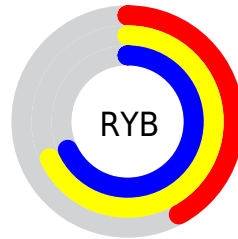

## Conversions Part 2

Format	Color
<a href="#">RYB</a>	<a href="#">108, 173, 173</a>
Decimal	<a href="#">7122284</a>
CIELab	<a href="#">65.00, -34.21, 27.03</a>
CIElCh	<a href="#">65, 43.600, 141.695</a>
Yxy	<a href="#">34.0472, 0.3075, 0.4408</a>
Android (android.graphics.Color)	<a href="#">4285312364 (0xFF6CAD6C)</a>
YUV	<a href="#">146.1550, -18.8104, -33.4619</a>
Hunter-Lab	<a href="#">58.3500, -29.4611, 21.0857</a>

# Details

The CIELCh color **65, 43.600, 141.695** is a dark color, and the websafe version is hex **669966**. A complement of this color would be **55, 43.542, 326.434**, and the grayscale version is **61, 0.008, 296.813**.

A 20% lighter version of the original color is **85, 43.688, 141.639**, and **45, 43.698, 141.447** is the 20% darker color. If you saturate the color by 10%, you get **64, 54.547, 140.688**, and if you desaturate by 10%, it is **66, 32.166, 142.588**.

# Distribution

Red (42%)

Green (68%)

Blue (42%)

Red (42%)

Yellow (68%)

Blue (68%)

Cyan (38%)