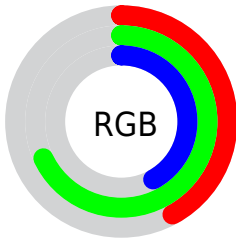

Distribution

Red (42%)

Green (68%)

Blue (42%)