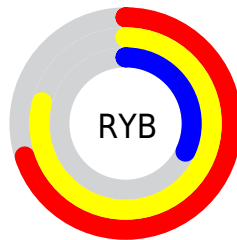

- Red (70%)
- Yellow (79%)
- Blue (32%)