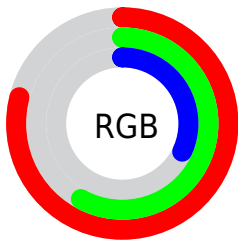

Distribution

- Red (79%)
- Green (58%)
- Blue (32%)