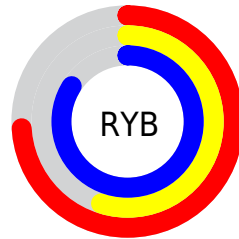

- Red (74%)
- Yellow (55%)
- Blue (84%)