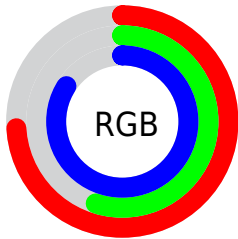

Distribution

- Red (74%)
- Green (55%)
- Blue (84%)