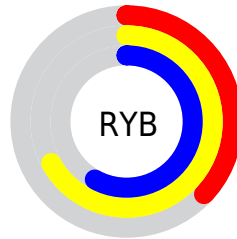

- Red (37%)
- Yellow (67%)
- Blue (58%)