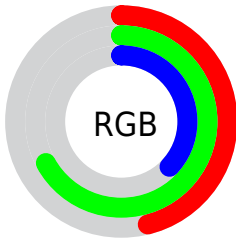

Distribution

- Red (46%)
- Green (67%)
- Blue (37%)