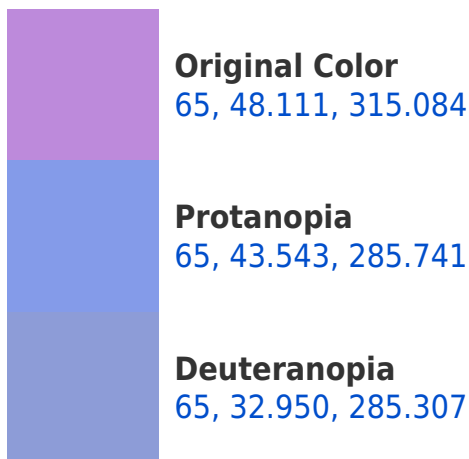

# Black Background

This preview shows how the CIELCh color 65, 48.111, 315.084 looks on a black background.

## Background

This preview shows how black text looks on a background with the CIELCh color 65, 48.111, 315.084.

This preview shows how white text looks on a background with the CIELCh color 65, 48.111, 315.084.

## Dichromacy

**Tritanopia**  
65, 13.119, 353.076

# Trichromacy

**Original Color**  
65, 48.111, 315.084

**Protanomaly**  
65, 44.028, 296.222

**Deuteranomaly**  
65, 37.524, 298.416

**Tritanomaly**  
65, 24.248, 326.269