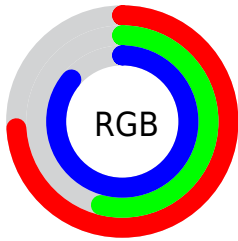

Distribution

- Red (74%)
- Green (54%)
- Blue (86%)