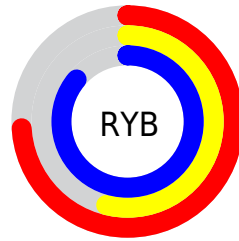

- Red (74%)
- Yellow (54%)
- Blue (86%)