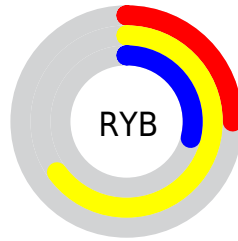

- Red (25%)
- Yellow (65%)
- Blue (29%)