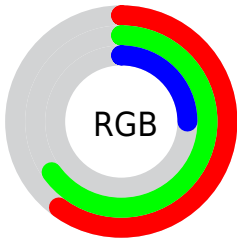

Distribution

- Red (60%)
- Green (65%)
- Blue (25%)