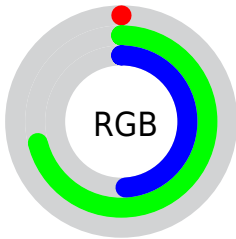

Distribution

- Red (0%)
- Green (71%)
- Blue (49%)