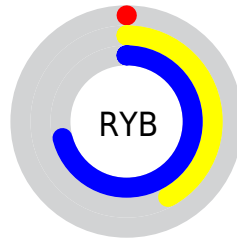

- Red (0%)
- Yellow (42%)
- Blue (71%)