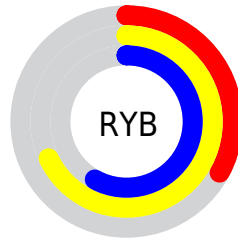

# Details

The CIELCh color **65, 54.416, 133.451** is a dark color, and the websafe version is hex **669933**. A complement of this color would be **46, 56.332, 318.205**, and the grayscale version is **60, 0.008, 296.813**.

A 20% lighter version of the original color is **85, 54.197, 133.430**, and **45, 54.460, 133.274** is the 20% darker color. If you saturate the color by 10%, you get **64, 63.773, 132.958**, and if you desaturate by 10%, it is **66, 44.381, 134.007**.

# Distribution

Red (43%)

Green (68%)

Blue (33%)

Red (33%)

Yellow (68%)

Blue (58%)

Cyan (37%)