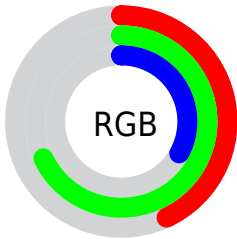

Distribution

Red (43%)

Green (68%)

Blue (33%)