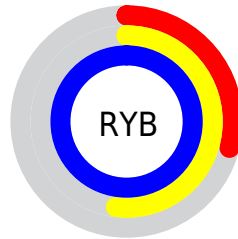

- Red (29%)
- Yellow (52%)
- Blue (100%)