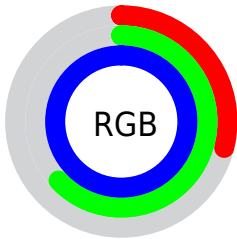

Distribution

- Red (29%)
- Green (63%)
- Blue (100%)