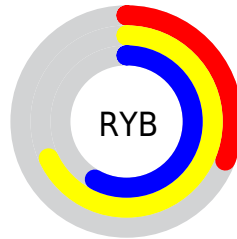

- Red (31%)
- Yellow (68%)
- Blue (58%)