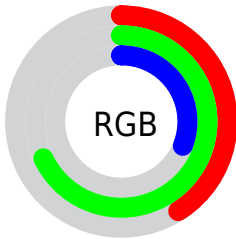

Distribution

- Red (41%)
- Green (68%)
- Blue (31%)