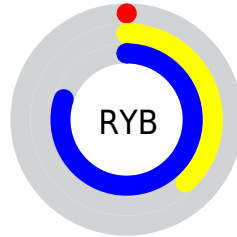

- Red (0%)
- Yellow (38%)
- Blue (80%)