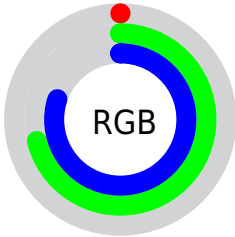

Distribution

- Red (0%)
- Green (71%)
- Blue (80%)