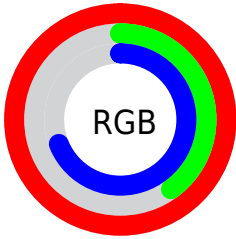

Distribution

- Red (100%)
- Green (40%)
- Blue (69%)