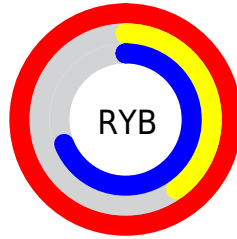

- Red (100%)
- Yellow (40%)
- Blue (69%)