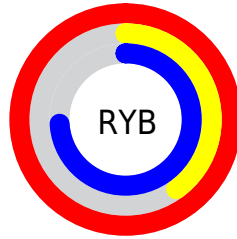

- Red (100%)
- Yellow (40%)
- Blue (74%)