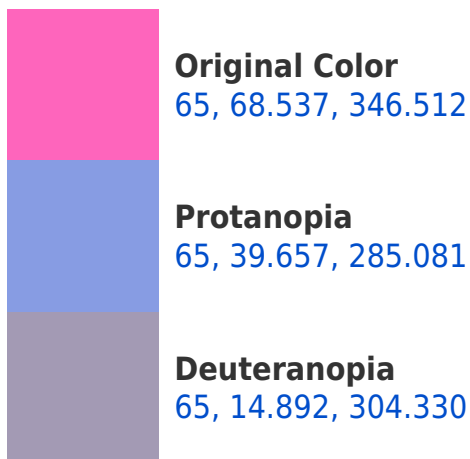

## Background

This preview shows how black text looks on a background with the CIELCh color 65, 68.537, 346.512.

This preview shows how white text looks on a background with the CIELCh color 65, 68.537, 346.512.

## Dichromacy

**Tritanopia**  
65, 55.032, 21.599

# Trichromacy

**Original Color**  
65, 68.537, 346.512

**Protanomaly**  
63, 45.348, 312.336

**Deuteranomaly**  
64, 34.692, 333.012

**Tritanomaly**  
65, 56.788, 7.160

# Monochromacy

**Original Color**  
65, 68.537, 346.512

**Achromatopsia**  
65, 0.008, 296.813

**Achromatomaly**  
63, 27.019, 342.803