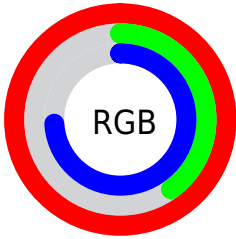

Distribution

- Red (100%)
- Green (40%)
- Blue (74%)