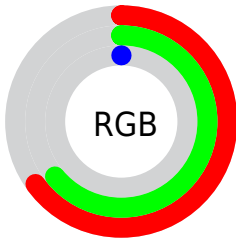

Distribution

Red (65%)

Green (64%)

Blue (0%)