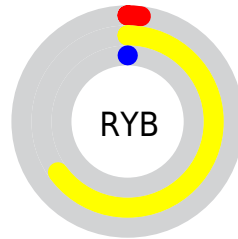

Red (2%)

Yellow (65%)

Blue (0%)