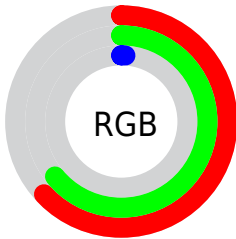

Distribution

Red (63%)

Green (64%)

Blue (1%)