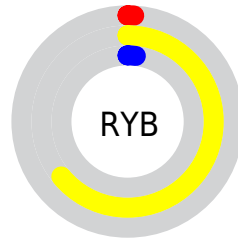

Red (1%)

Yellow (64%)

Blue (2%)