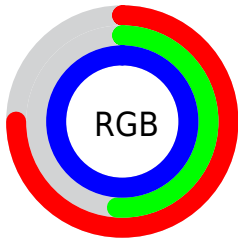

Distribution

- Red (75%)
- Green (51%)
- Blue (100%)