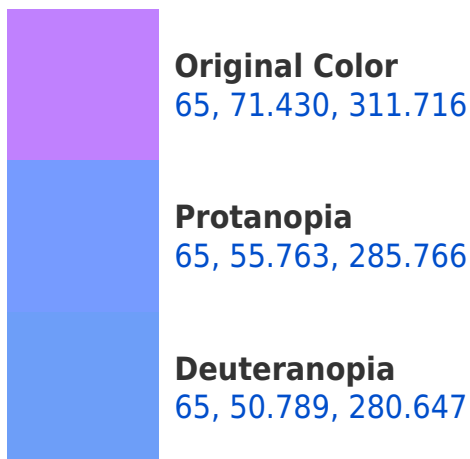

# Black Background

This preview shows how the CIELCh color 65, 71.430, 311.716 looks on a black background.

## Background

This preview shows how black text looks on a background with the CIELCh color 65, 71.430, 311.716.

This preview shows how white text looks on a background with the CIELCh color 65, 71.430, 311.716.

## Dichromacy

**Tritanopia**  
65, 11.706, 345.933

# Trichromacy

**Original Color**  
65, 71.430, 311.716

**Protanomaly**  
65, 60.533, 295.889

**Deuteranomaly**  
64, 57.260, 293.689

**Tritanomaly**  
65, 32.657, 318.012