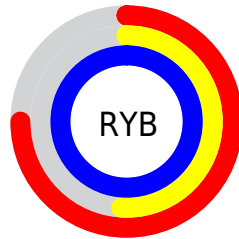

- Red (75%)
- Yellow (51%)
- Blue (100%)