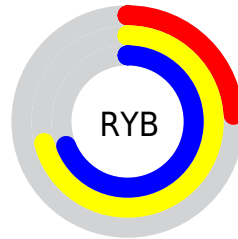

## Conversions Part 2

Format	Color
<a href="#">RYB</a>	<a href="#">60, 180, 177</a>
Decimal	<a href="#">4174908</a>
CIELab	<a href="#">65.00, -55.76, 49.90</a>
CIELCh	<a href="#">65, 74.825, 138.172</a>
Yxy	<a href="#">34.0472, 0.3043, 0.5397</a>
Android (android.graphics.Color)	<a href="#">4282364988 (0xFF3FB43C)</a>
YUV	<a href="#">131.3370, -35.1691, -59.9315</a>
Hunter-Lab	<a href="#">58.3500, -43.3734, 30.8454</a>

# Details

The CIELCh color **65, 74.825, 138.172** is a dark color, and the websafe version is hex **009933**. A complement of this color would be **47, 73.941, 326.851**, and the grayscale version is **55, 0.007, 296.813**.

A 20% lighter version of the original color is **85, 74.851, 138.286**, and **46, 71.041, 136.016** is the 20% darker color. If you saturate the color by 10%, you get **64, 82.518, 137.209**, and if you desaturate by 10%, it is **66, 65.478, 139.223**.

# Distribution

- Red (25%)
- Green (71%)
- Blue (24%)

- Red (24%)
- Yellow (71%)
- Blue (69%)

- Cyan (65%)
- Magenta (0%)
- Yellow (67%)
- Black (29%)

- Cyan (75%)
- Magenta (29%)
- Yellow (76%)