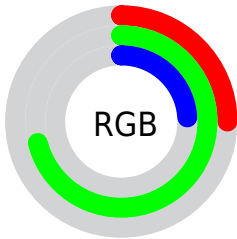

Distribution

- Red (25%)
- Green (71%)
- Blue (24%)