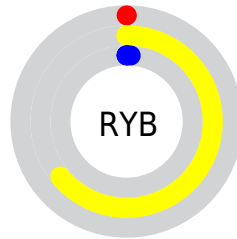

Red (0%)

Yellow (64%)

Blue (1%)