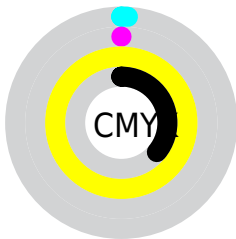

A 20% lighter version of the original color is **85, 69.846, 103.850**, and **45, 53.310, 106.505** is the 20% darker color. If you saturate the color by 10%, you get **65, 69.542, 103.617**, and if you desaturate by 10%, it is **65, 67.284, 103.786**.

# Distribution

Red (64%)

Green (64%)

Blue (0%)

Red (0%)

Yellow (64%)

Blue (1%)

Cyan (1%)

Magenta (0%)

Yellow (100%)

Black (36%)

Cyan (37%)

Magenta (36%)

Yellow (100%)