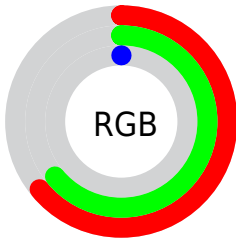

Distribution

Red (64%)

Green (64%)

Blue (0%)