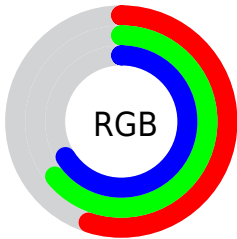

Distribution

Red (55%)

Green (64%)

Blue (66%)