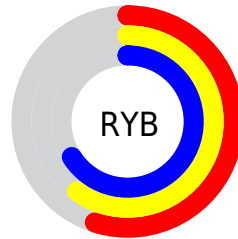

## Conversions Part 2

Format	Color
<a href="#">RYB</a>	<a href="#">139, 152, 169</a>
Decimal	<a href="#">9151145</a>
CIELab	<a href="#">65.00, -6.47, -6.33</a>
CIElCh	<a href="#">65, 9.050, 224.355</a>
Yxy	<a href="#">34.0472, 0.2860, 0.3182</a>
Android (android.graphics.Color)	<a href="#">4287341225 (0xFF8BA2A9)</a>
YUV	<a href="#">155.9210, 6.4479, -14.8397</a>
Hunter-Lab	<a href="#">58.3500, -8.5195, -2.1789</a>

# Details

The CIELCh color **65, 9.050, 224.355** is a light color, and the websafe version is hex **999999**. A complement of this color would be **62, 10.106, 42.805**, and the grayscale version is **64, 0.008, 296.813**.

A 20% lighter version of the original color is **85, 8.985, 223.191**, and **45, 9.164, 225.857** is the 20% darker color. If you saturate the color by 10%, you get **63, 13.719, 225.093**, and if you desaturate by 10%, it is **67, 4.061, 223.842**.

# Distribution

Red (55%)

Green (64%)

Blue (66%)

Red (55%)

Yellow (60%)

Blue (66%)

Cyan (18%)