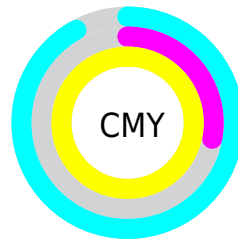

A 20% lighter version of the original color is **85, 92.392, 135.476**, and **46, 71.852, 136.016** is the 20% darker color. If you saturate the color by 10%, you get **65, 92.658, 135.450**, and if you desaturate by 10%, it is **65, 89.561, 135.496**.

# Distribution

Red (8%)

Green (72%)

Blue (0%)

Red (0%)

Yellow (72%)

Blue (64%)

Cyan (88%)

Magenta (0%)

Yellow (100%)

Black (28%)

Cyan (92%)

Magenta (28%)

Yellow (100%)