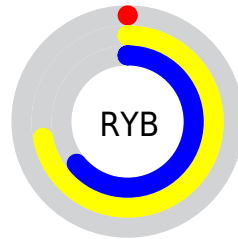

## Conversions Part 2

Format	Color
<a href="#">RYB</a>	<a href="#">0, 183, 162</a>
Decimal	<a href="#">1423104</a>
CIELab	<a href="#">65.00, -66.02, 64.99</a>
CIELCh	<a href="#">65, 92.640, 135.450</a>
Yxy	<a href="#">34.0472, 0.3029, 0.5977</a>
Android (android.graphics.Color)	<a href="#">4279613184 (0xFF15B700)</a>
YUV	<a href="#">113.7000, -56.0541, -81.2979</a>
Hunter-Lab	<a href="#">58.3500, -49.3246, 35.0884</a>

A 20% lighter version of the original color is **85, 92.392, 135.476**, and **46, 71.852, 136.016** is the 20% darker color. If you saturate the color by 10%, you get **65, 92.658, 135.450**, and if you desaturate by 10%, it is **65, 89.561, 135.496**.

# Distribution

Red (8%)

Green (72%)

Blue (0%)

Red (0%)

Yellow (72%)

Blue (64%)

Cyan (88%)