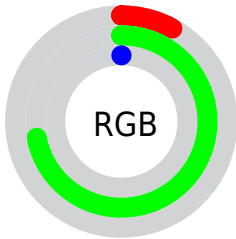

Distribution

Red (8%)

Green (72%)

Blue (0%)