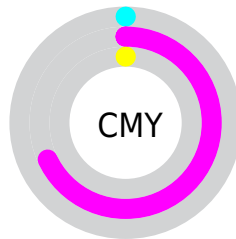

A 20% lighter version of the original color is **75, 69.077, 326.784**, and **46, 95.248, 327.428** is the 20% darker color. If you saturate the color by 10%, you get **62, 107.107, 327.989**, and if you desaturate by 10%, it is **68, 87.904, 327.396**.

# Distribution

- Red (100%)
- Green (32%)
- Blue (100%)

- Red (100%)
- Yellow (32%)
- Blue (100%)

- Cyan (0%)
- Magenta (68%)
- Yellow (0%)
- Black (0%)

- Cyan (0%)
- Magenta (68%)
- Yellow (0%)

# Brightness & Saturation Gradients

These gradients show how the CIELCh color 65, 98.846, 327.737 changes by changing the brightness by 10 percent. The first figure shows a shift by +10% for each color and the second figure -10%.