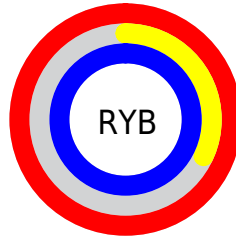

- Red (100%)
- Yellow (32%)
- Blue (100%)