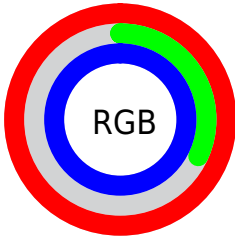

Distribution

- Red (100%)
- Green (32%)
- Blue (100%)