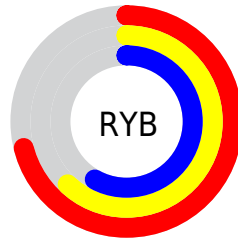

# Details

The CIELCh color  $66, 10.970, 43.813$  is a light color, and the websafe version is hex  $999999$ . A complement of this color would be  $69, 9.794, 225.584$ , and the grayscale version is  $67, 0.008, 296.813$ .

A 20% lighter version of the original color is  $86, 10.985, 42.336$ , and  $46, 11.151, 45.406$  is the 20% darker color. If you saturate the color by 10%, you get  $62, 17.656, 43.620$ , and if you desaturate by 10%, it is  $70, 4.787, 44.088$ .

# Distribution

Red (71%)

Green (61%)

Blue (58%)

Red (71%)

Yellow (62%)

Blue (58%)

Cyan (0%)