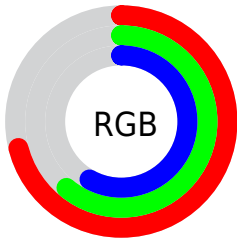

Distribution

Red (71%)

Green (61%)

Blue (58%)